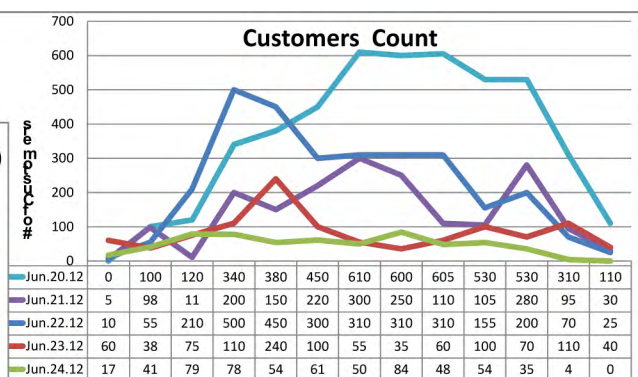

**Features**

- ▶ Instant access to unit sales, dollar sales and gross profit data from anywhere in the world at anytime.
- ▶ Tracks Performance at the Store Level including items transactions, and departments profit margins.
- ▶ Presents all information through a user friendly interface with graphs and charts easy to understand.
- ▶ Exports all graphs, charts, and repots to multiple programs such as Microsoft Excel, Word, PDF, CSV, and more.

**Benefits**

- ▶ Automatic POS data retrieval guarantees access to real-time data.
- ▶ Simple five-minute setup connection process.
- ▶ Affordable monthly subscription without term contract.
- ▶ **NO TRAINING OR SUPPORT REQUIRED!**

**MY XSite Analytics** is a web reporting online service and enables you to instantly access the most important data. This web application presents real-time operational and transactional data from all locations including, but not limited to, sales transactions, fuel transactions, car wash sales, performance overview, sales summary, and detail financial information. This application shows all data in easy to read graphs and charts to get a better picture of what is happening at the store. The monthly subscription will allow access to:

- ▶ **Powerful Key Performance indicators** to increase efficiency and profit margins.
- ▶ **Intuitive Dashboard Reports** are easy to create and modify for tracking purposes.
- ▶ **Improve decision making** with real-time access to key performance indicators.
- ▶ **Identify & eliminate slow moving items** to reduce your overall level of inventory.
- ▶ **Discover patterns & spot trends** to optimize your assortment of merchandise.
- ▶ **Reduce paperwork** by managing information instead of raw data