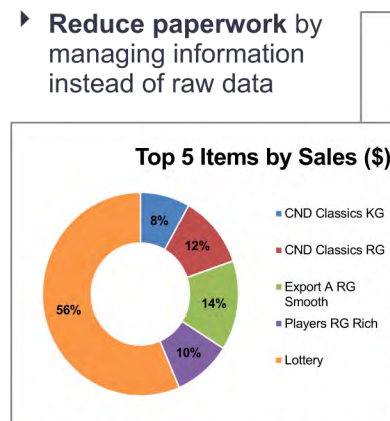

**Features**

- ▶ Instant access to unit sales, dollar sales and gross profit data from anywhere in the world at anytime.
- ▶ Tracks Performance at the Store Level including items transactions, and departments profit margins.
- ▶ Presents all information through a user friendly interface with graphs and charts easy to understand.
- ▶ Exports all graphs, charts, and repots to multiple programs such as Microsoft Excel, Word, PDF, CSV, and more.

**Benefits**

- ▶ Automatic POS data retrieval guarantees access to real-time data.
- ▶ Simple five-minute setup connection process.
- ▶ Affordable monthly subscription without term contract.
- ▶ **NO TRAINING OR SUPPORT REQUIRED!**

**MY XSite Analytics** is a web reporting online service and enables you to instantly access the most important data. This web application presents real-time operational and transactional data from all locations including, but not limited to, sales transactions, fuel transactions, car wash sales, performance overview, sales summary, and detail financial information. This application shows all data in easy to read graphs and charts to get a better picture of what is happening at the store. The monthly subscription will allow access to:

- ▶ **Powerful Key Performance indicators** to increase efficiency and profit margins.
- ▶ **Intuitive Dashboard Reports** are easy to create and modify for tracking purposes.
- ▶ **Improve decision making** with real-time access to key performance indicators.
- ▶ **Identify & eliminate slow moving items** to reduce your overall level of inventory.
- ▶ **Discover patterns & spot trends** to optimize your assortment of merchandise.
- ▶ **Reduce paperwork** by managing information instead of raw data